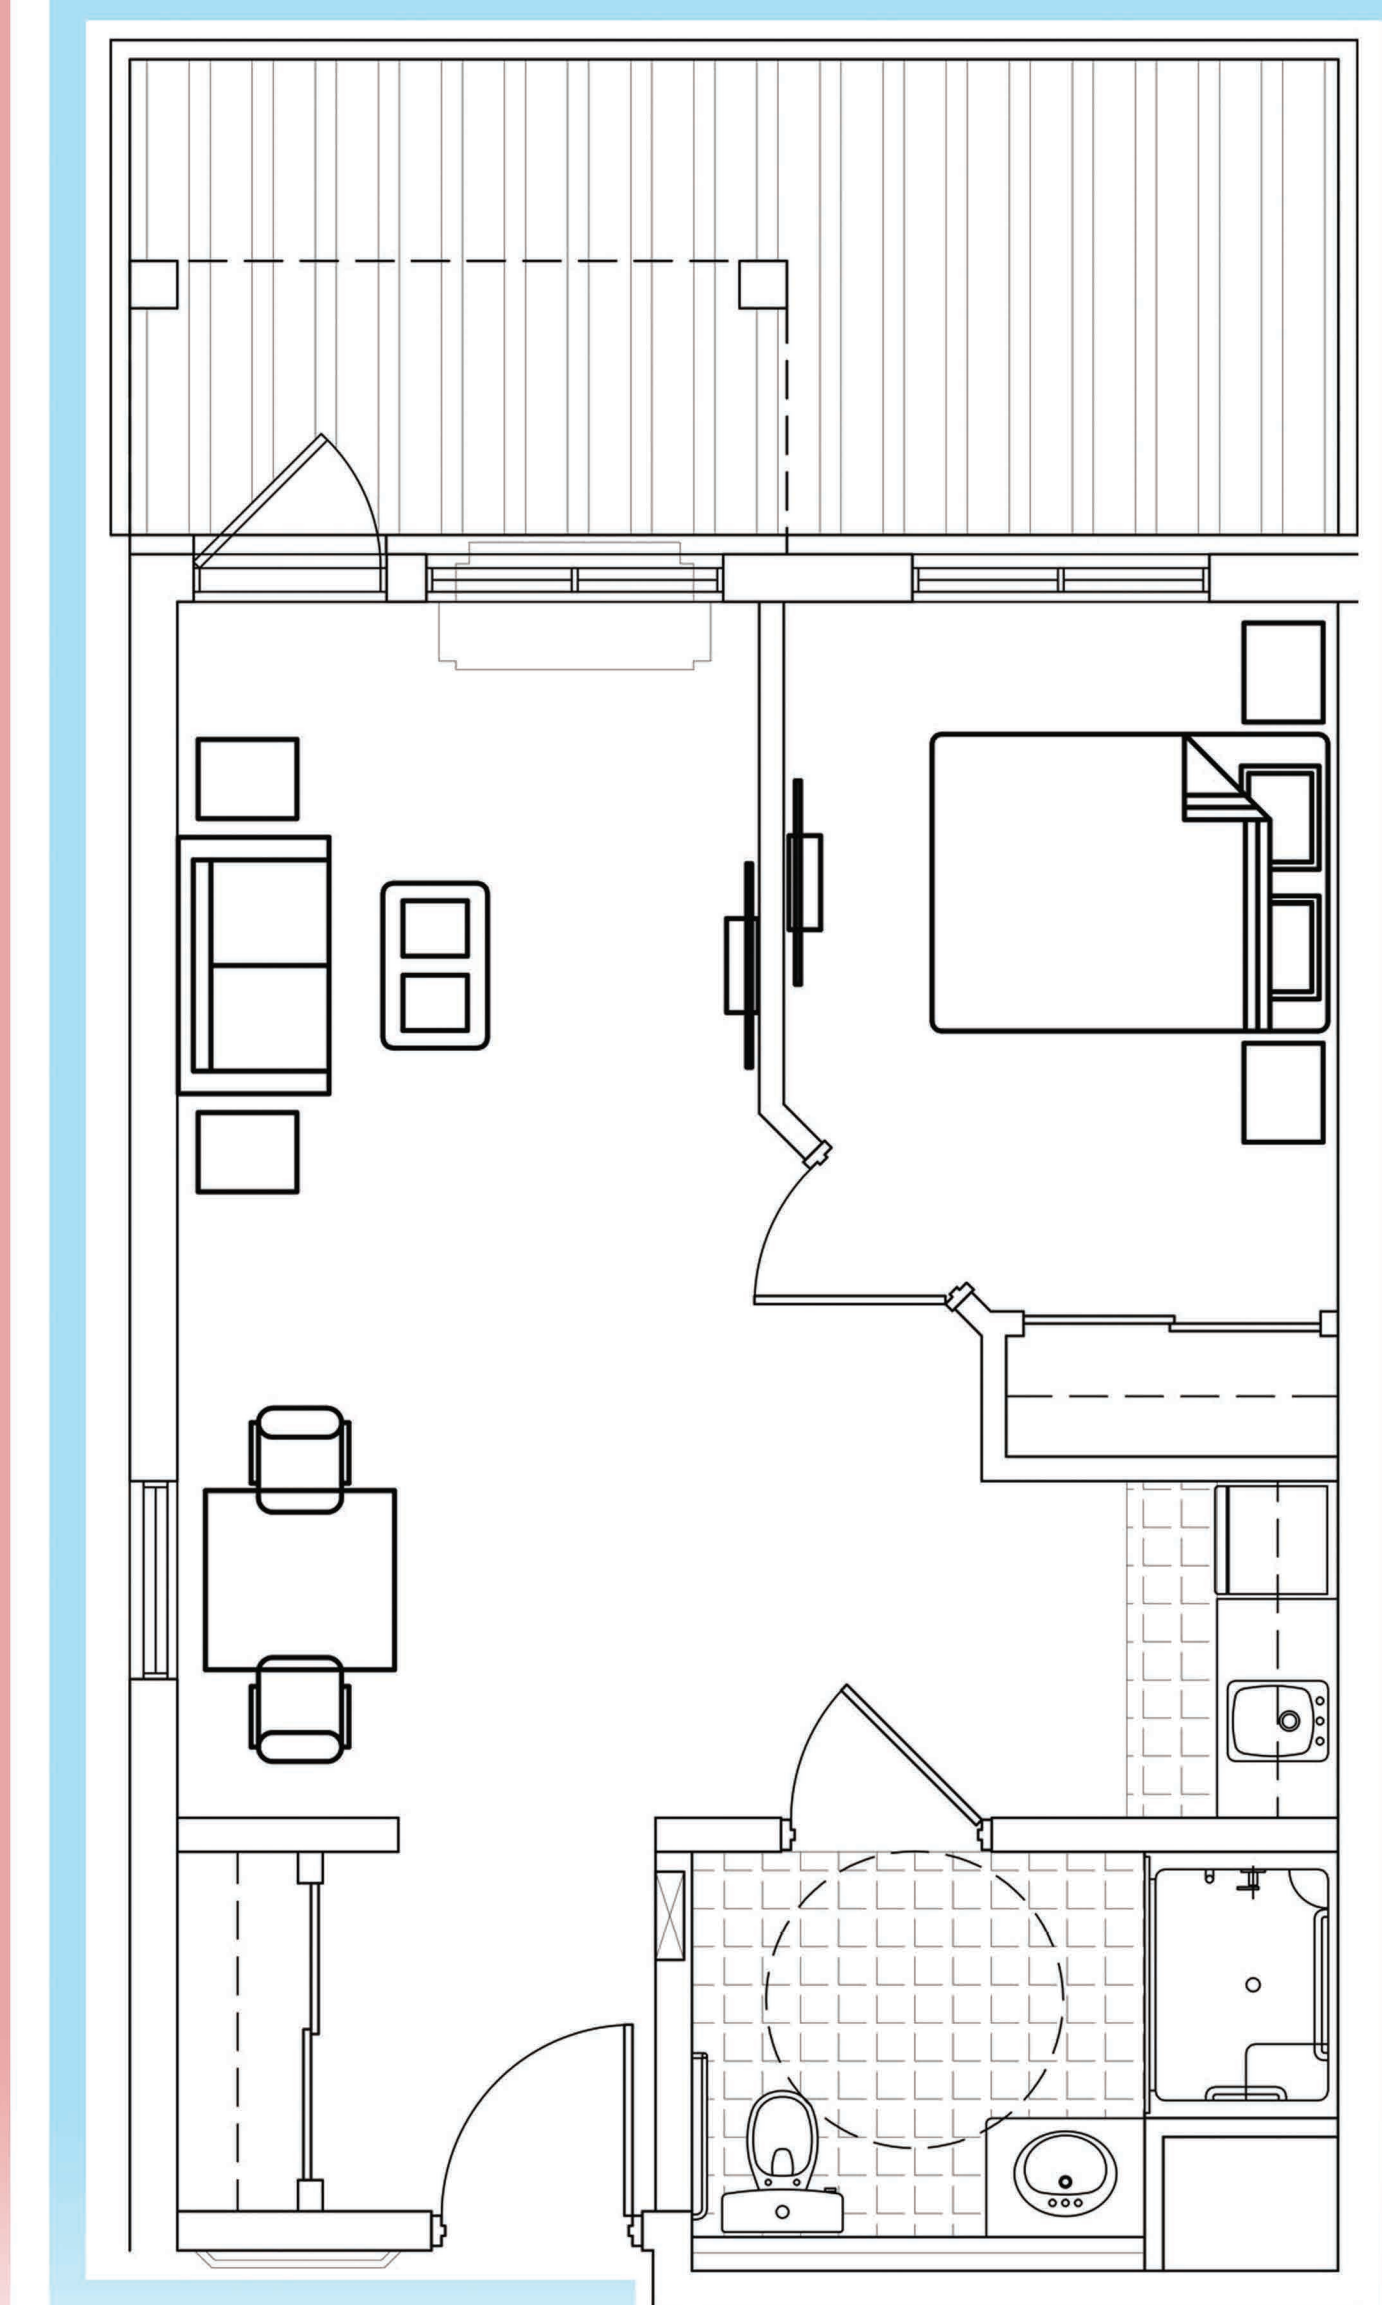

# SUITE LAYOUTS

## GARDENS OF PARRY SOUND

One Bedrooms | Call for Availability

*The Violet*  
Approximately  
525 square feet

*The Trillium*  
Approximately  
555 square feet

*The Birch*  
Approximately  
600 square feet

*The Maple*  
Approximately  
630 square feet  
with balcony

*The Oak*  
Approximately  
750 square feet  
with terrace