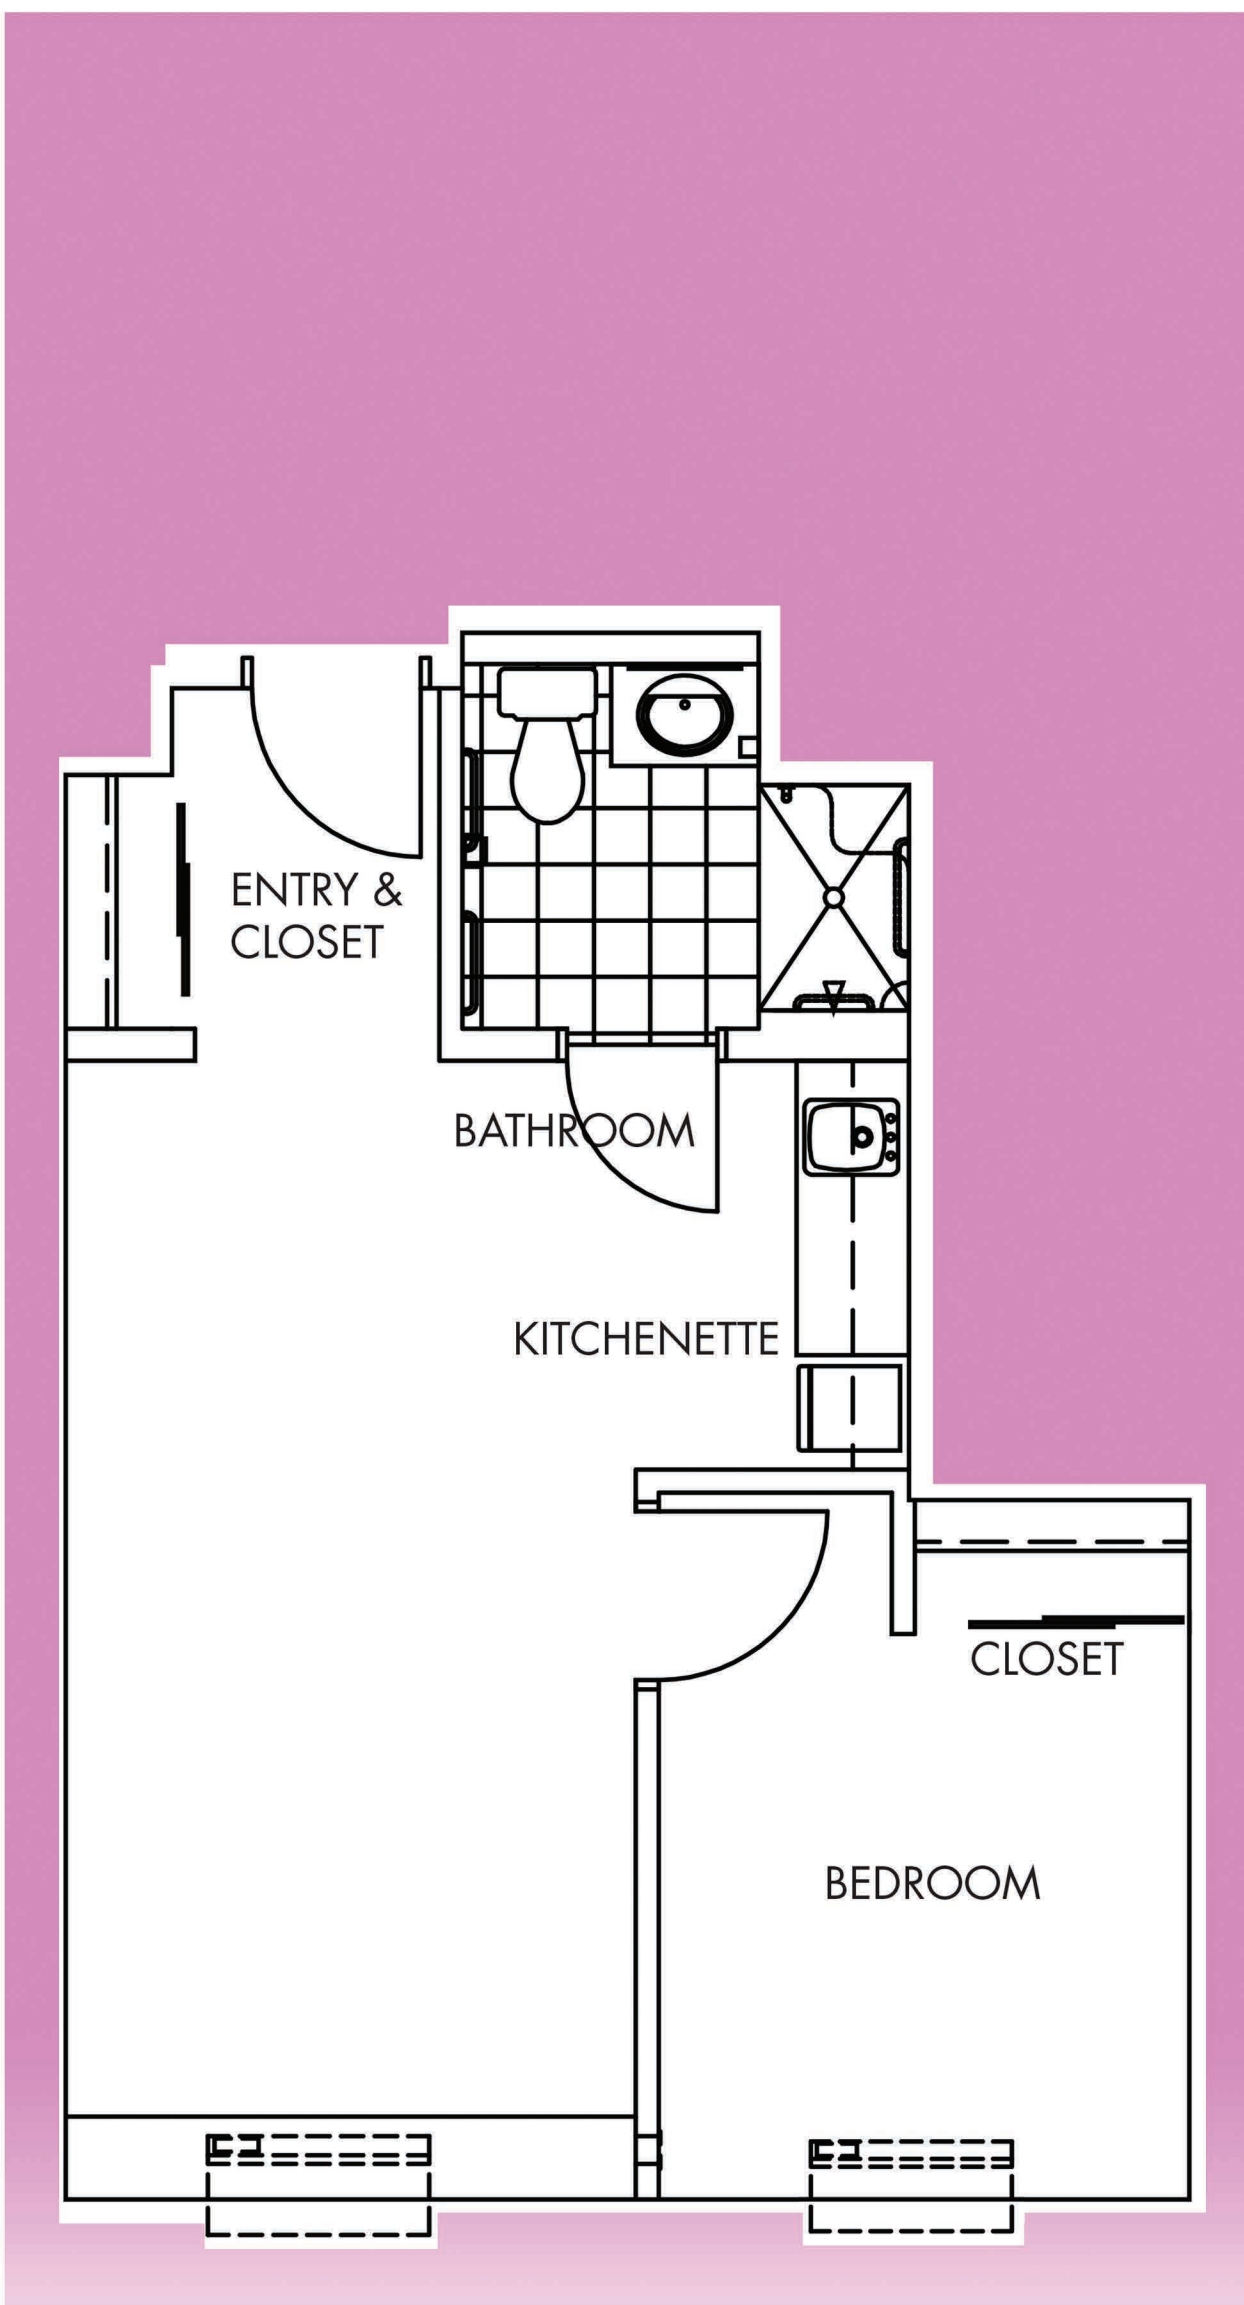

# SUITE LAYOUTS

## GARDENS OF PARRY SOUND

One Bedrooms | Call for Availability

*The Violet*  
Approximately  
525 square feet

*The Trillium*  
Approximately  
555 square feet

*The Birch*  
Approximately  
600 square feet

*The Maple*  
Approximately  
630 square feet  
with balcony

*The Oak*  
Approximately  
750 square feet  
with terrace