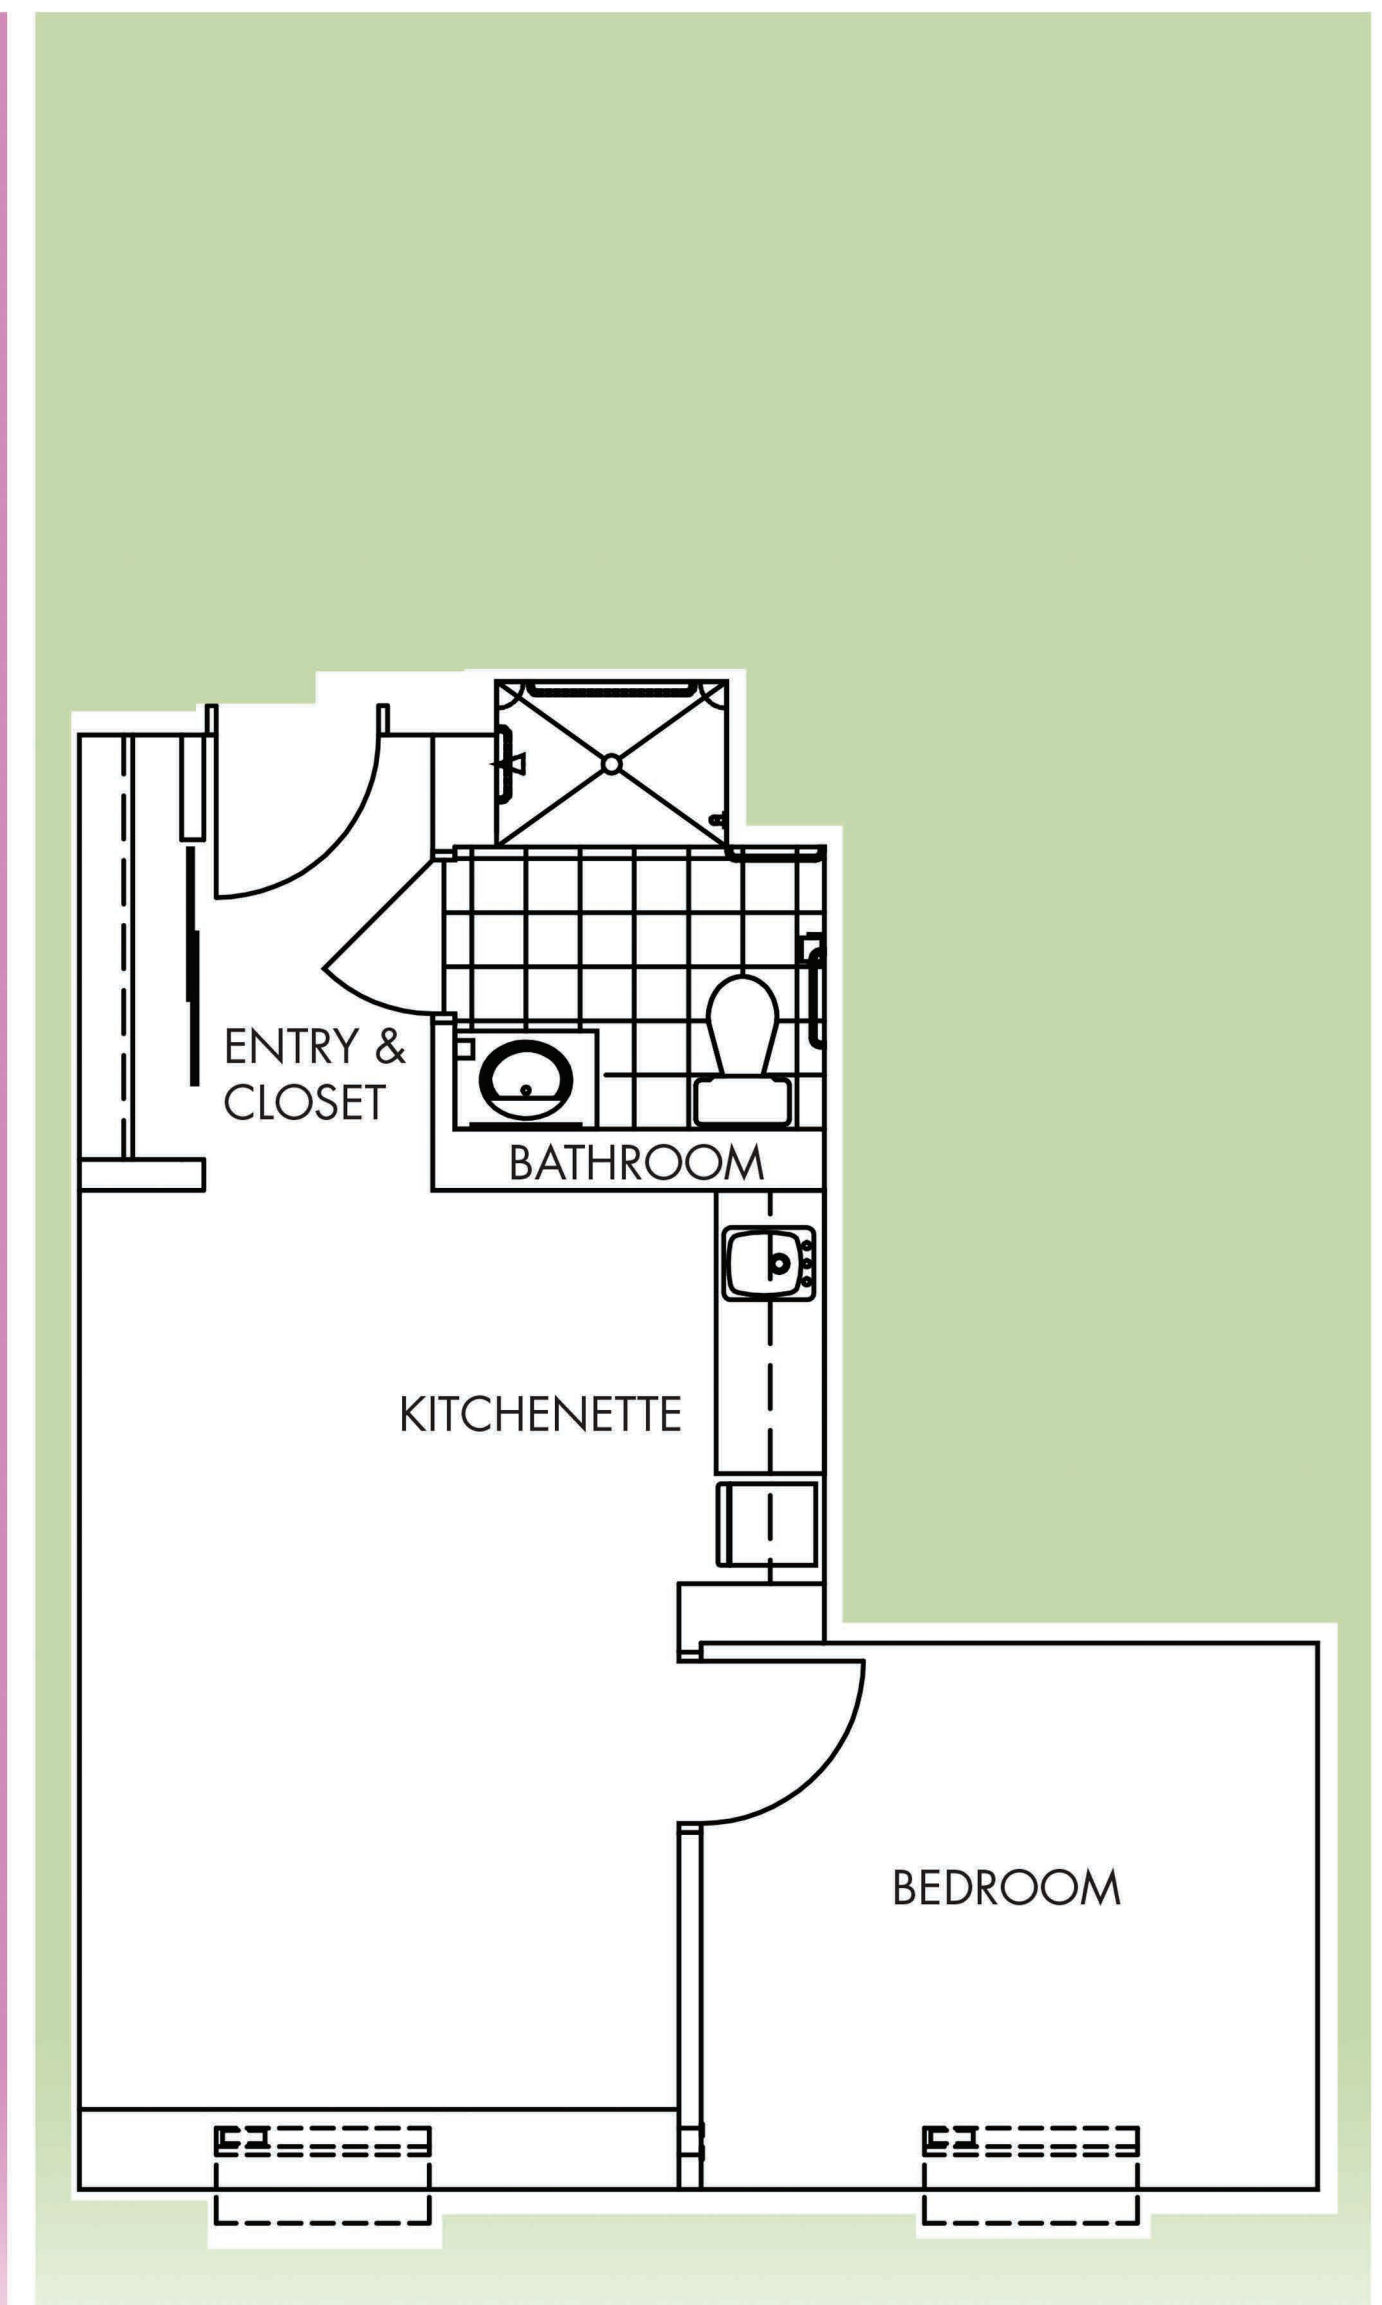

# SUITE LAYOUTS

## GARDENS OF PARRY SOUND

One Bedrooms | Call for Availability

*The Violet*  
Approximately  
525 square feet

*The Trillium*  
Approximately  
555 square feet

*The Birch*  
Approximately  
600 square feet

*The Maple*  
Approximately  
630 square feet  
with balcony

*The Oak*  
Approximately  
750 square feet  
with terrace