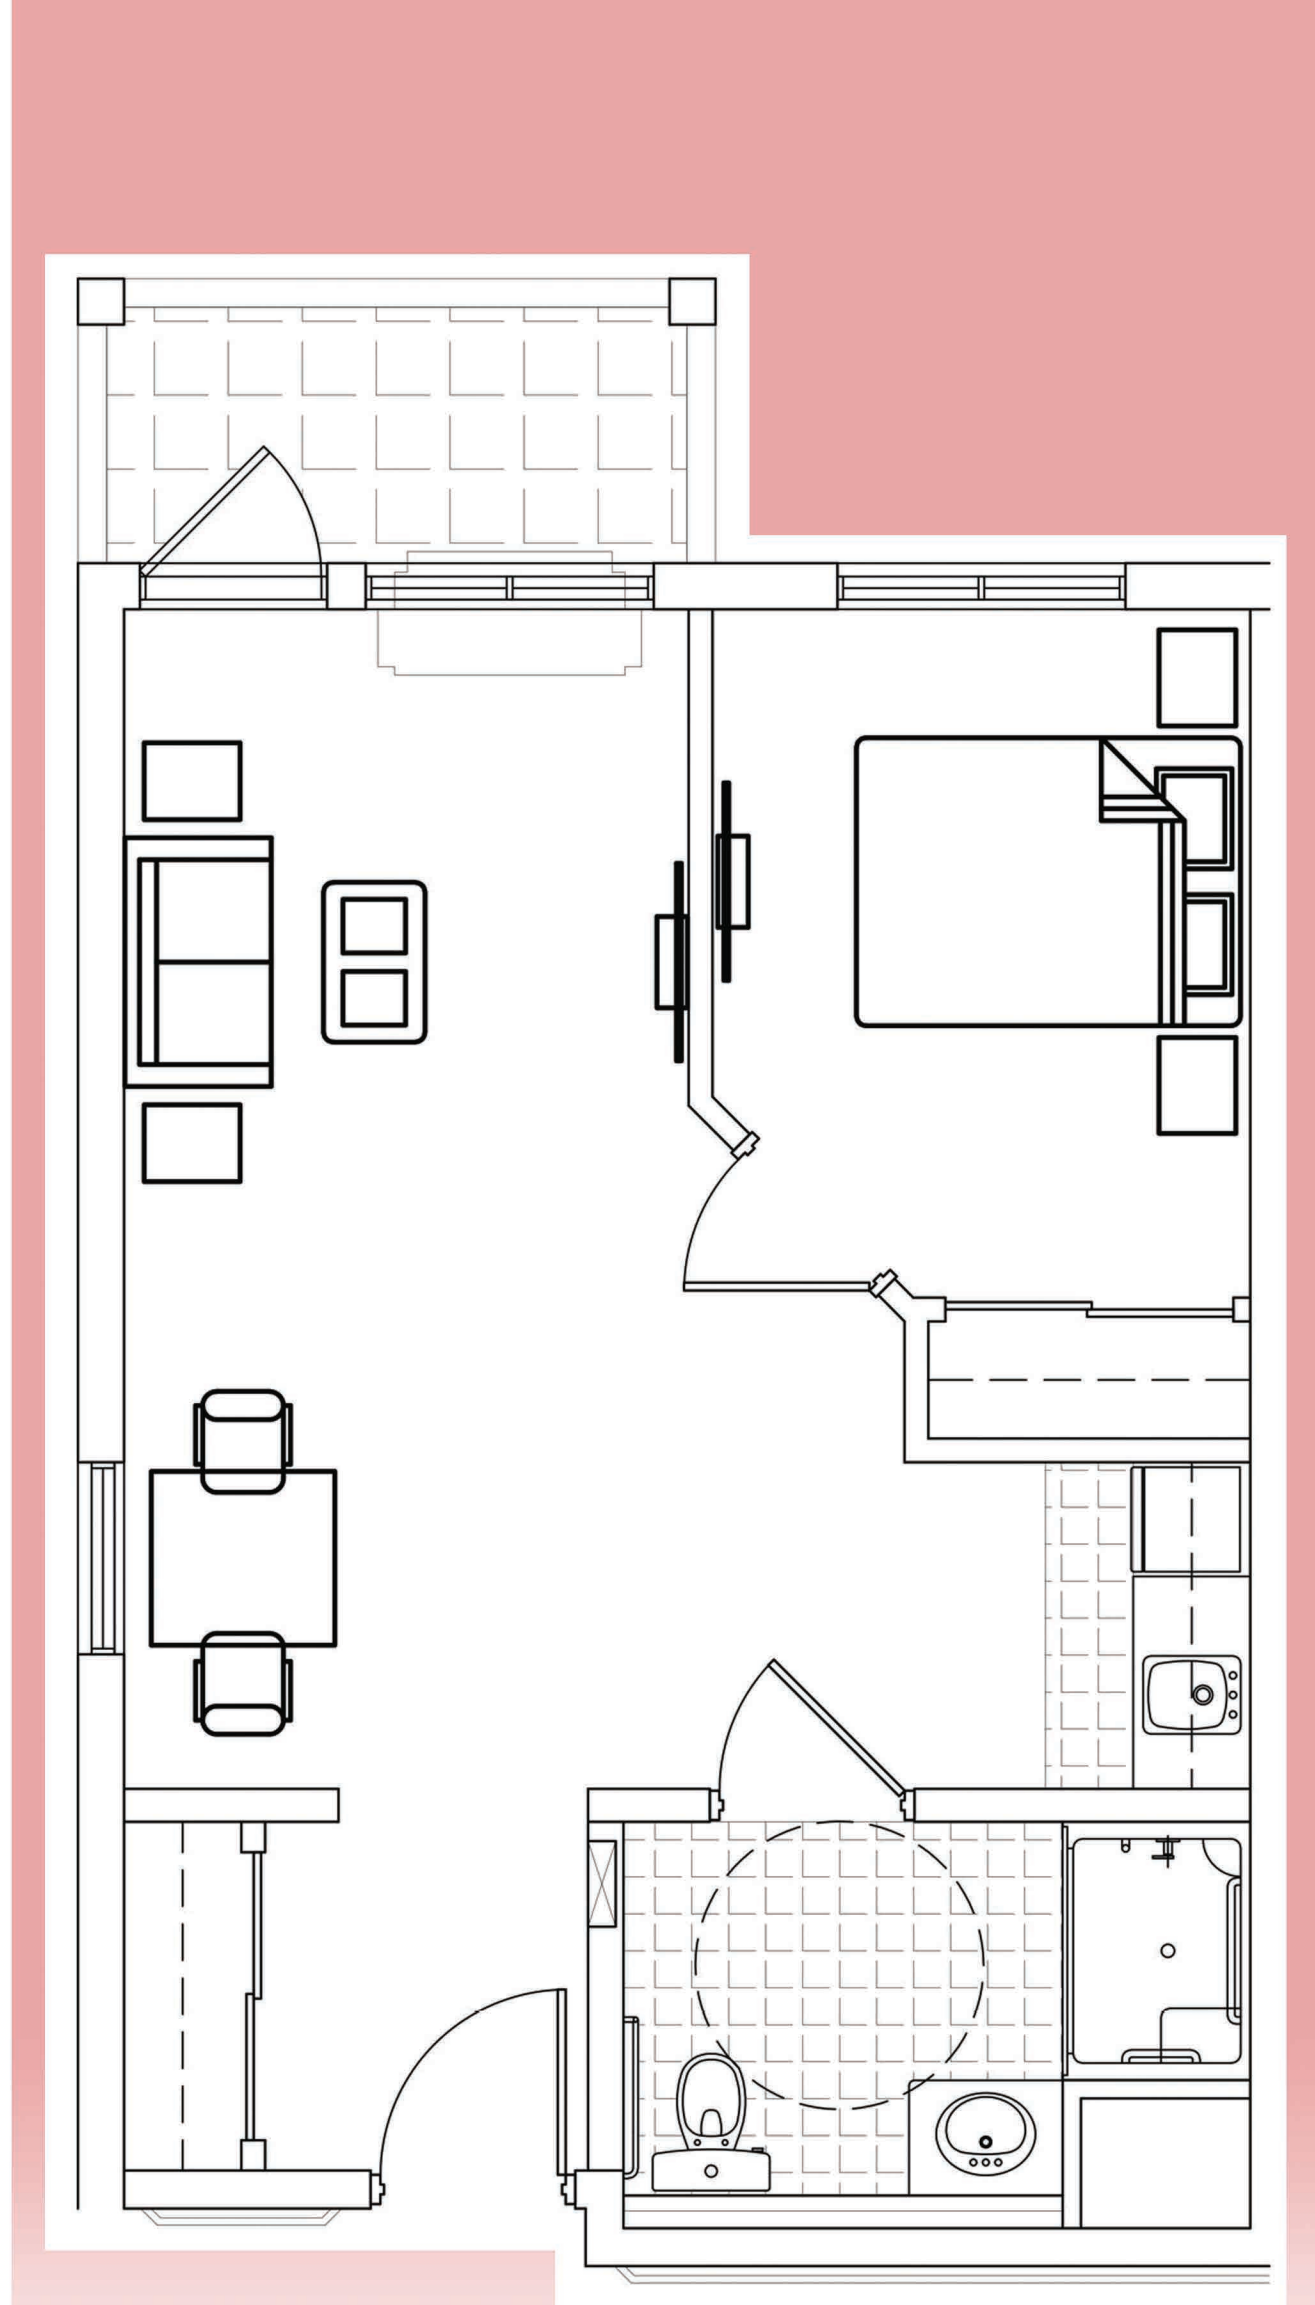

# SUITE LAYOUTS

## GARDENS OF PARRY SOUND

One Bedrooms | Call for Availability

*The Violet*  
Approximately  
525 square feet

*The Trillium*  
Approximately  
555 square feet

*The Birch*  
Approximately  
600 square feet

*The Maple*  
Approximately  
630 square feet  
with balcony

*The Oak*  
Approximately  
750 square feet  
with terrace