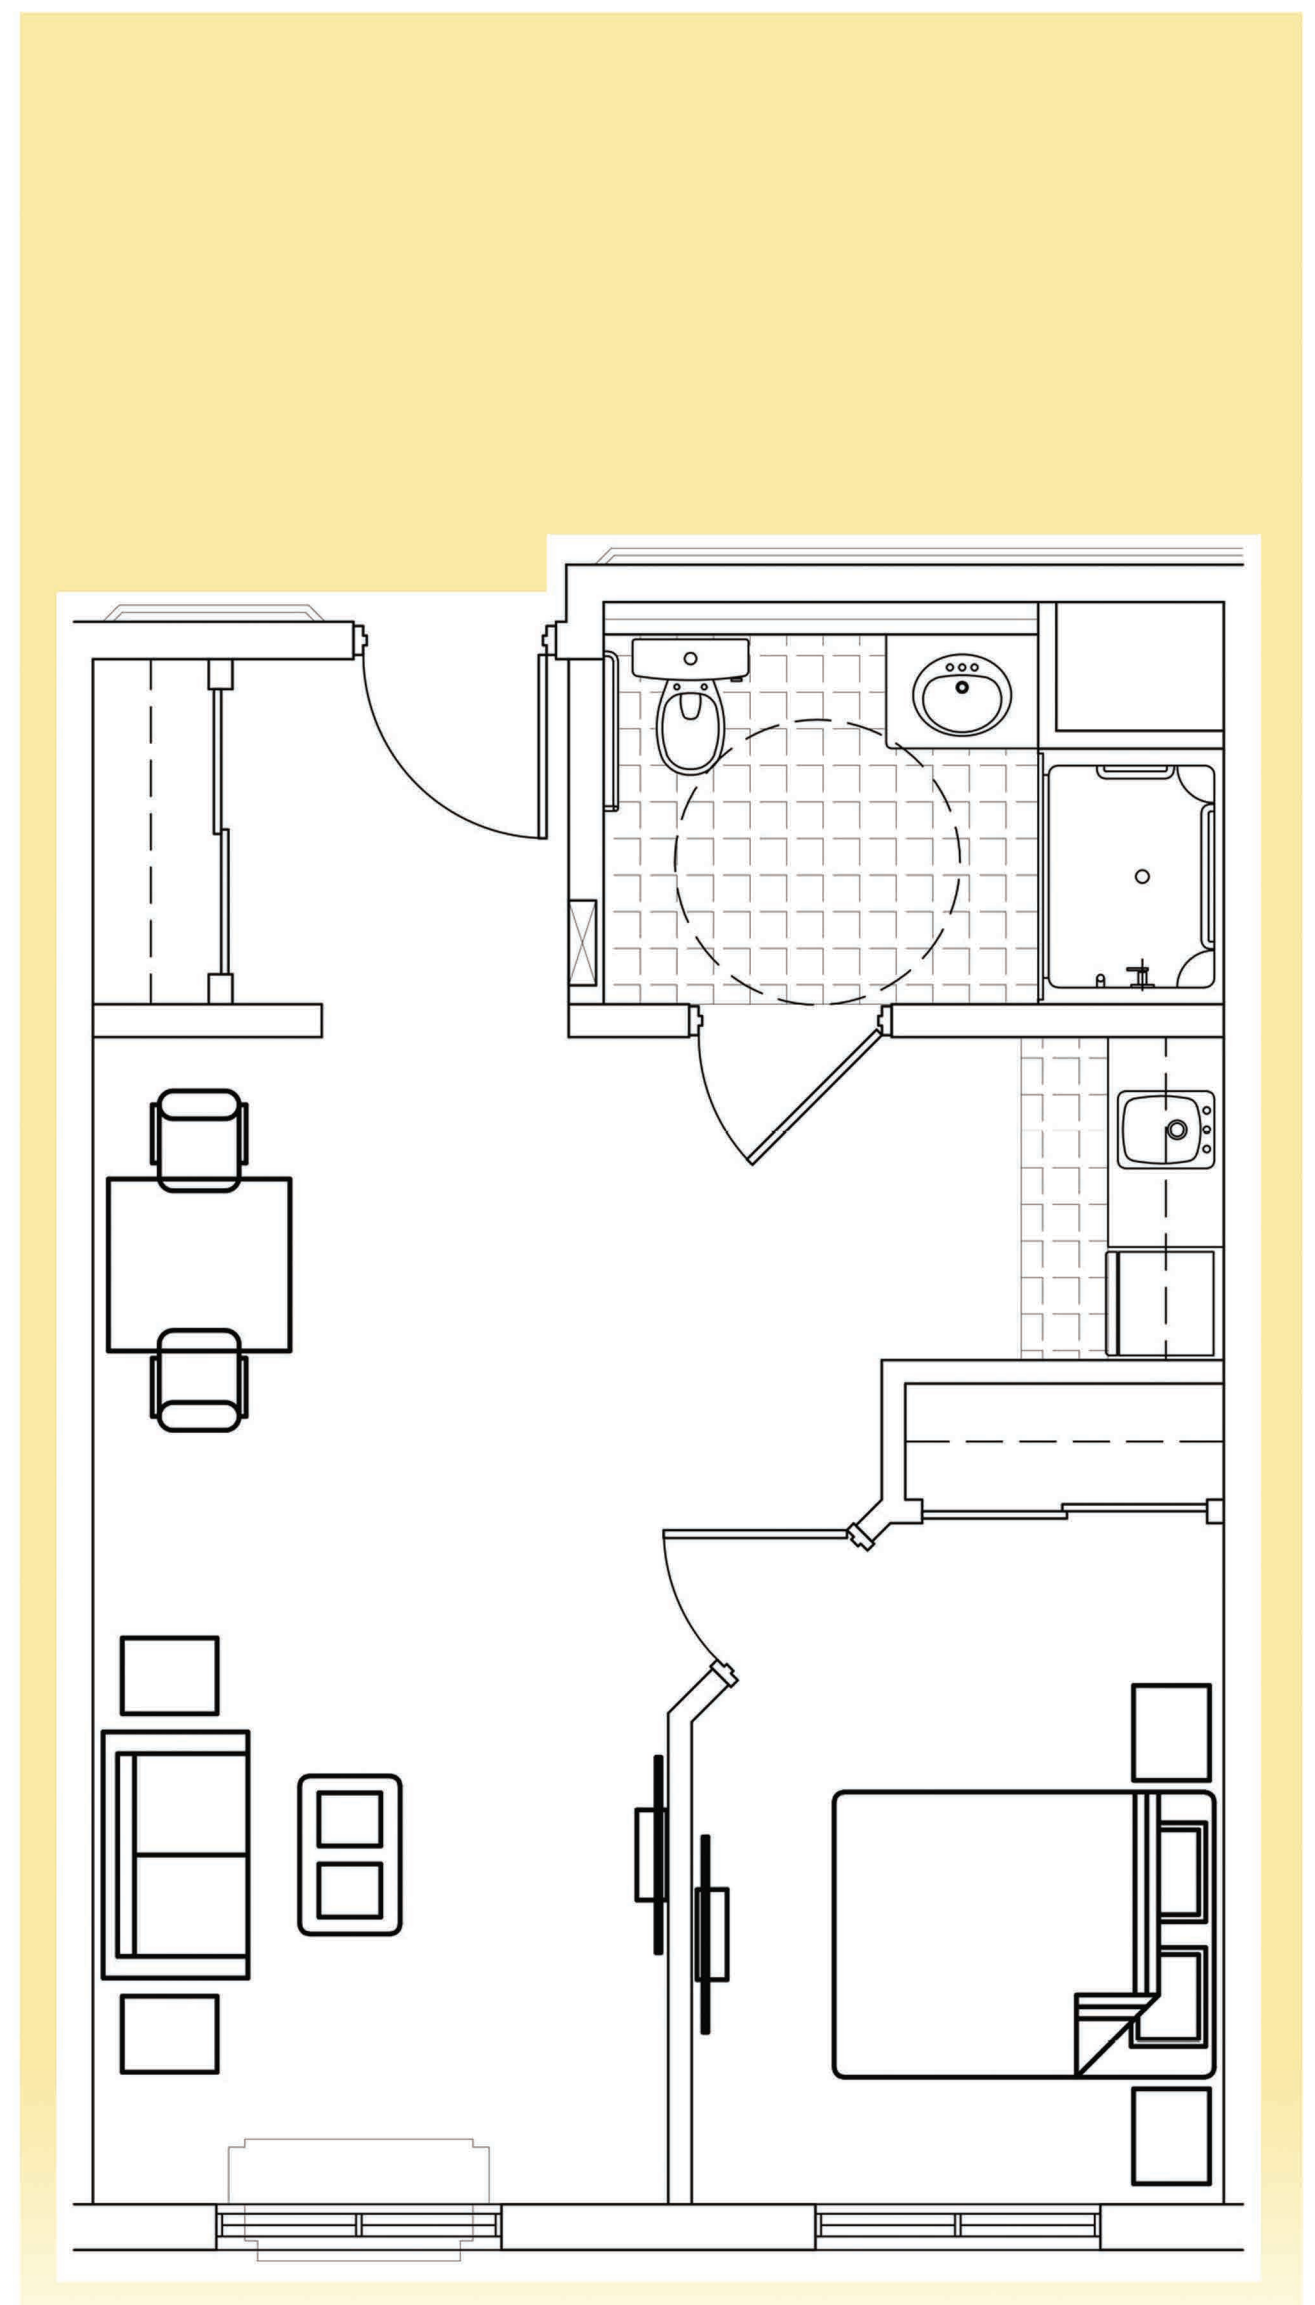

# SUITE LAYOUTS

## GARDENS OF PARRY SOUND

One Bedrooms | Call for Availability

*The Violet*  
Approximately  
525 square feet

*The Trillium*  
Approximately  
555 square feet

*The Birch*  
Approximately  
600 square feet

*The Maple*  
Approximately  
630 square feet  
with balcony

*The Oak*  
Approximately  
750 square feet  
with terrace